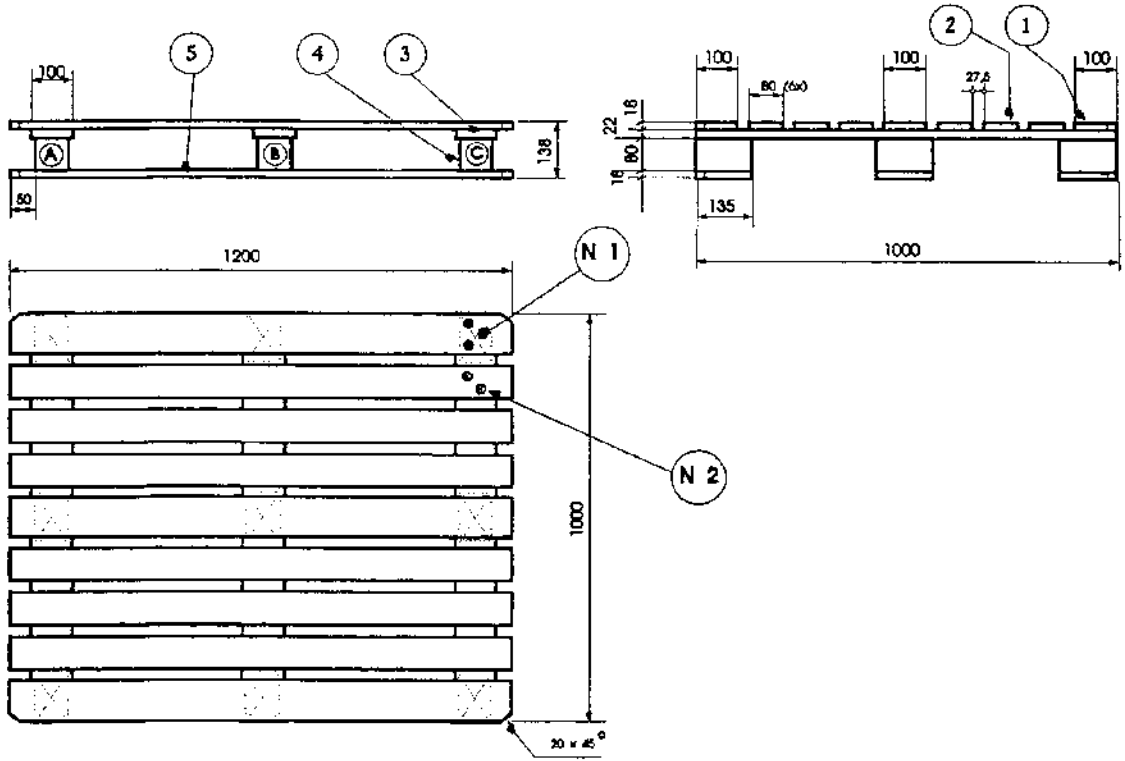

CP

CHEMICAL INDUSTRY PALLETS

01-08-1995

edition : 5

pos.	number	items	dimensions (mm)		
			thickn.	width	length
1	3	deck boards	18	100	1200
2	6	deck boards	18	80	1200
3	3	stringers	22	100	1000
4	9	blocks	80	80	135
5	3	bottom boards	18	135	1200
N1	27				
N2	36	see fixation			
N3	18				
A - B - C			see marking		

wood volume : 40.0 dm³

1000 x 1200 mm

CP 1