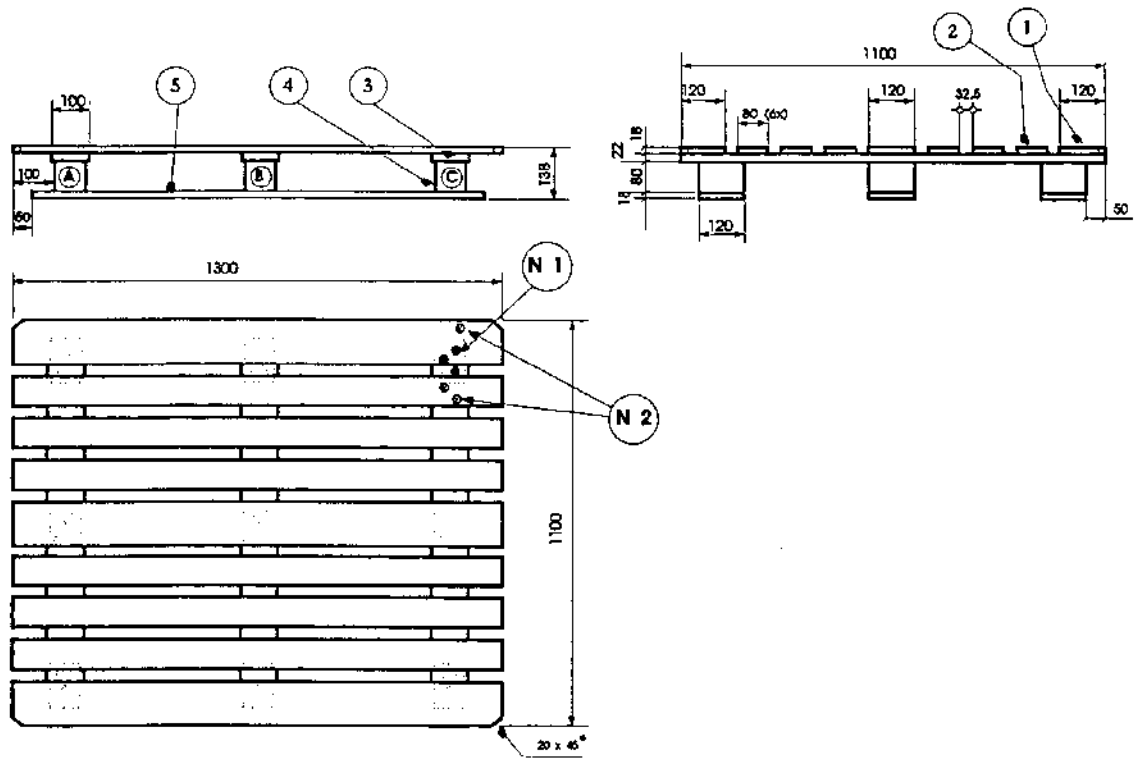

CP

CHEMICAL INDUSTRY PALLETS

01-08-1995

edition : 5

pos. number	items	dimensions (mm)		
		thickn.	width	length
1	3 deck boards	18	120	1300
2	6 deck boards	18	80	1300
3	3 stringers	22	100	1100
4	9 blocks	80	80	120
5	3 bottom boards	18	120	1200
N1	27			
N2	42	see fixation		
N3	18			

A - B - C see marking  
wood volume : 41.6 dm³

1100 x 1300 mm

CP 4